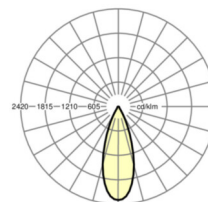

LIGHTING TECHNOLOGY

Placement	LED, Colour rendering/Light colour CRI ≥ 80 / 3000K
Colour tolerance (MacAdam)	3SDCM
Nominal luminous flux	7645lm
LED service life	50000h L80/B10 (Tq 25°C)
Luminaire luminous efficiency	110lm/W
UGR lat./long.	25.3 / 25.3

MECHANICS

Housing colour	traffic white RAL 9016
Dimensions (LxWxDxH)	765mm x 55mm x 201mm
Weight (net)	2.5kg
Swivel and turn area (x/y/z)	+ 90° / 0° / 335°
Type of installation	Mounting rail system installation, Light structure

Dimensions

L	765 mm	Length
B	55 mm	Width
H	201 mm	Height

DEEP-LINK

<https://www.regiolux.de/en/article/19105504020>

Reference	LED 7600lm 830
ηLB	100 %
Φ ↓/↑	100 % / 0 %
UGR lat./long.	25.3 / 25.3